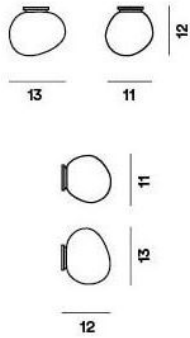

Foscarini

Gregg Soffitto Parete Tavolo Piccola Spare Glass from 2024

Technical details

Land van herkomst	 Italië
Fabrikant	Foscarini
Ontwerper	Ludovica & Roberto Palomba
materiaal	glas
Dimensions	H 12 cm B 11 cm L 13 cm

Omschrijving

The Foscarini Soffitto Parete Piccola replacement glass is 11 cm wide and 13 cm long. It is made of blown satin glass.