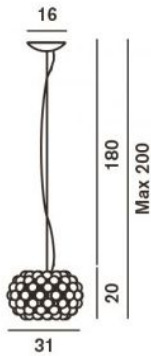

Foscarini

Caboche Sospensione - Inner Glass- piccola

Technical details

Land van herkomst

Italië

Fabrikant

Foscarini

Omschrijving

This interior glass/the inner diffuser of Caboche Sospensione can only be used for the Caboche Sospensione Piccola pendant lamp with a diameter of 31 cm.