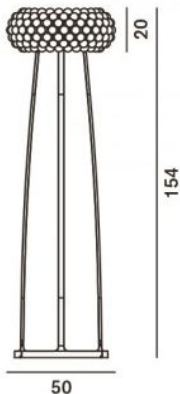

Foscarini

Caboche Interior glass -media

Technical details

Land van herkomst

Fabrikant

Foscarini

Omschrijving

The interior glass/the inner diffuser of Caboche Media is usable for Caboche Terra Media and Caboche Sospensione media. It can only be used for the halogen versions.