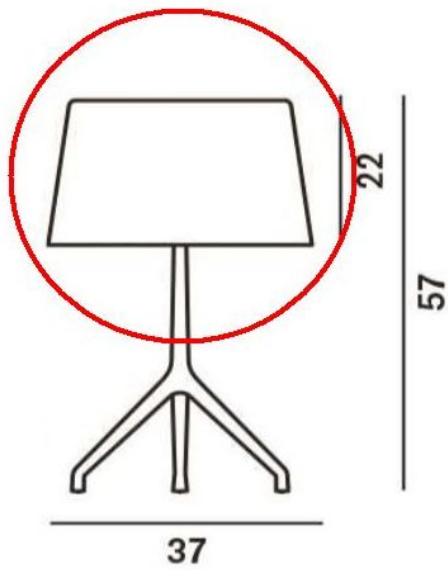

Foscarini

Lumiere XXL Replacement - Glass

Farbe

- grijs
- wit

Technical details

Land van herkomst	 Italië
Fabrikant	Foscarini
materiaal	glas
Diameter in cm	37
Dimensions	H 22 cm Ø 37 cm

Omschrijving

This Foscarini original spare part replaces the existing glass of both the Foscarini Lumiere XXL Lettura (Floor Lamp) and the Foscarini Lumiere XXL (table lamp). The glass is available in white and and grey. This replacement glass is available in grey and white and is 22 cm high with a diameter of 37 cm.