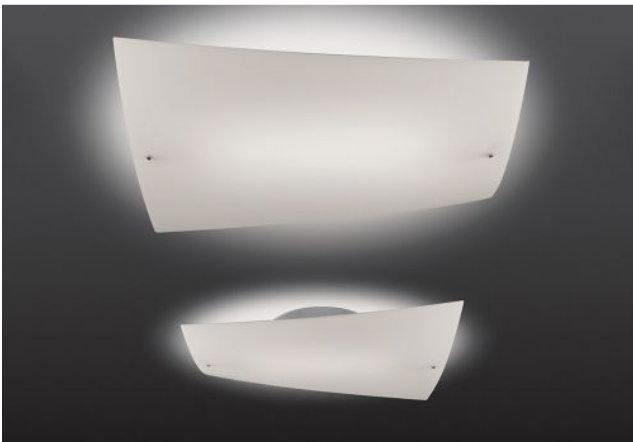

Foscarini

Folio Grande Soffitto

Technical details

Land van herkomst	 Italië
Fabrikant	Foscarini
Ontwerper	Carlo Urbinati & Alessandro Vecchiato
jaar	1990
Beschermingsklasse / IP-bescherming	IP20
Leveringsomvang	Leuchtmiddel/Bulb
materiaal	glas, metaal
oppervlak	wit
dimmen	dimbaar op locatie met fase-hoek-dimmer
Voet / fitting	R7s
Vermogen (max. Watt)	120 Watt
Lichtstroom in lm	2.250
Kleurtemperatuur in Kelvin	2.950 warm wit
lichtverdeling	licht in de kamer
Dimensions	H 10 cm B 38 cm L 49 cm

Omschrijving

The Foscarini Folio Grande Soffitto is a stylish ceiling light for a beautiful evenly and diffused light emission. The glass of the Folio Soffitto Grande is white but there is also a version with silkscreen printed glass available.

The glass has a wonderful slightly curved shape. It looks like a piece of paper that is bent in itself. The socket with the bulb is surrounded by a small closed housing so you can not look into the light source and hence can not be blinded.