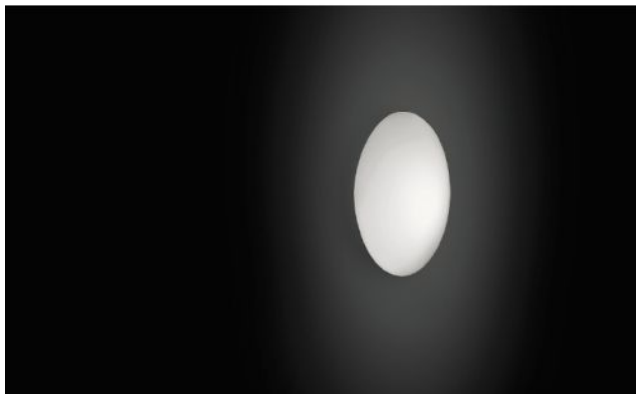

Vibia

Puck 5412

Technical details

Land van herkomst	 Spanje
Fabrikant	Vibia
Ontwerper	Jordi Vilardell
Beschermingsklasse / IP-bescherming	IP20
Leveringsomvang	LED
Diepte in cm	8
Diameter in cm	27
materiaal	aluminium, opaalglas
oppervlak	wit
Wattage	7,6 W
LED	inclusief
Kleurweergave-index	>90
Lichtstroom in lm	880
Kleurtemperatuur in Kelvin	2.700 extra warm wit
Dimensions	Ø 27 cm

Omschrijving

The Vibia Puck 5412 is an LED light and can be used both as a wall as well as a ceiling light. The Vibia Puck 5412 consists of a round, white, matt and triple-blown opal glass. It has a diameter of 27.20 cm and a depth of 7.70 cm.

Due to the large similarity with the other lamps from the Vibia Puck series the Puck 5412 can also combined very well with other lamps in the Puck series.