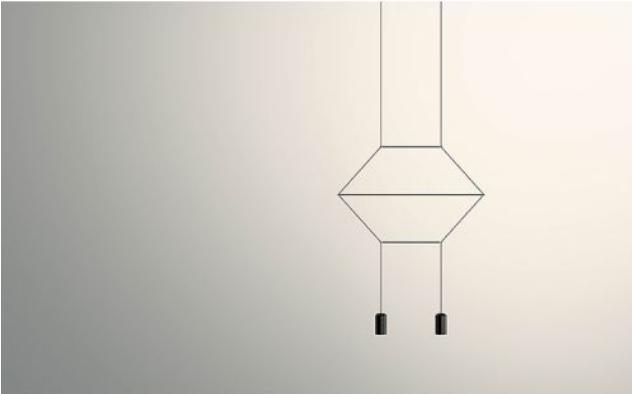

Vibia

Wireflow 0320

Technical details

Land van herkomst	 Spanje
Fabrikant	Vibia
Ontwerper	Arik Levy
Beschermingsklasse / IP-bescherming	IP20
Leveringsomvang	LED
materiaal	aluminium, polycarbonaat, roestvrij staal
Hoogte-instelling	bedrag niet bepaalbaar
dimmen	1-10V dimbaar
LED	inclusief
Kleurweergave-index	>90
Lichtstroom in lm	970
Kleurtemperatuur in Kelvin	2.700 extra warm wit
luisel Dimensions	lengte 57 cm
prestaties van het systeem	2 x 4,5 Watt
totale hoogte	200 cm

Omschrijving

The Vibia Wireflow 0320 is a 2-dimensional, linear pendant light with a basic hexagonal shape. The 2 integrated LEDs with 4.5 watts each provide a direct pleasant light output to the bottom. The Wireflow 0320 can be dimmed by the customer. If the pendant length of the lamp should be different, please send us an individual request. The length of the lamp cannot be shortened by the user. The pendant lamp is also available as a DALI dimmable version on request.