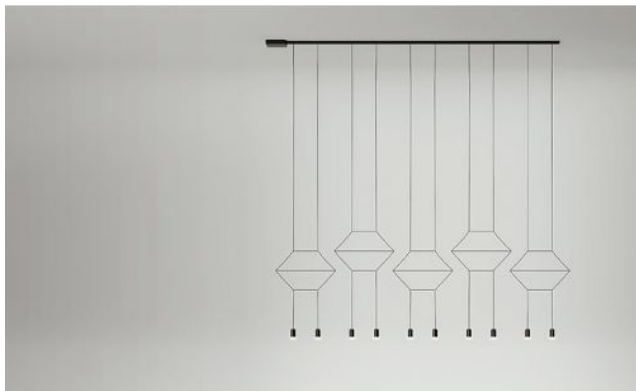

Vibia

Wireflow 0330 - 0332

Version

- 0330
- 0332

Technical details

Land van herkomst	 Spanje
Fabrikant	Vibia
Ontwerper	Arik Levy
Beschermingsklasse / IP-bescherming	IP20
Leveringsomvang	LED
materiaal	aluminium, polycarbonaat, roestvrij staal
Hoogte-instelling	bedrag niet bepaalbaar
dimmen	1-10V dimbaar
LED	inclusief
Kleurtemperatuur in Kelvin	2.700 extra warm wit
luifel Dimensions	lengte 275 cm
prestaties van het systeem	10 x 4,5 Watt
totale hoogte	200 cm

Omschrijving

The Vibia Wireflow 0330 - 0332 is a linear pendant light. The integrated LEDs with 4.5 watts each provide a direct, pleasant light output to the bottom. The Wireflow 0330 - 0332 can be dimmed by the customer. The lamp is available in two versions, which differ only in the way the 5 lamp elements are suspended from the canopy. With the Wireflow 0330, the outer two light elements and the middle one are suspended lower than the other two. With the Wireflow 0332, the two outer light elements hang highest, the second light element from the left and the second from the right slightly lower and the one in the middle lowest. The lowest light body is in the middle. If the pendant length of the lamp should be different, please send us an individual request. The length of the lamp cannot be shortened by the user. The pendant lamp is also available as a DALI dimmable version on request.