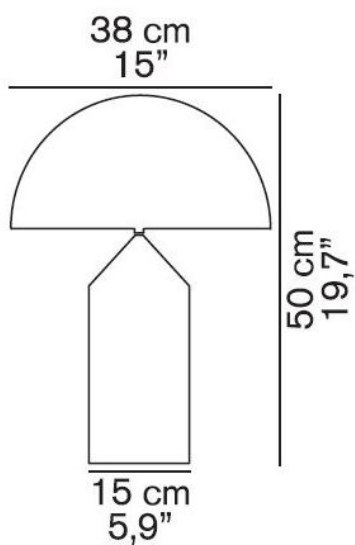

237

Oluce

Atollo 237 replacement lamp stand without electrical components

Technical details

Land van herkomst

 Italië

Fabrikant

Oluce

Omschrijving

The Oluce Atollo 237 replacement lamp base without electrical components is a substitute lamp stand for Atollo 237. The lamp stand is also offered on request with electrical components.