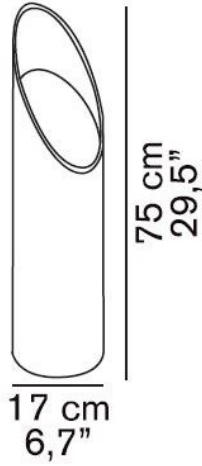

249

Oluce

Beth Replacement glass

Technical details

Land van herkomst

 Italië

Fabrikant

Oluce

Omschrijving

The Oluce Beth replacement glass is a glass replacement for Beth 249 and 349. This is not the diffuser for the lamp, but only an aperture.