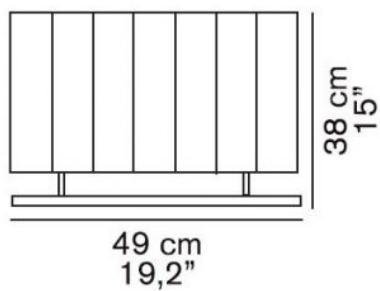

217

Technical details

Land van herkomst

 Italië

Fabrikant

Oluce

Oluce

Pin Stripe 217 and 417 replacement diffuser glass

Farbe

- zwart
- wit

Omschrijving

The Oluce Pin Stripe 217 and 417 replacement diffuser glass is a replacement glass for Pin Stripe 217 and 417.