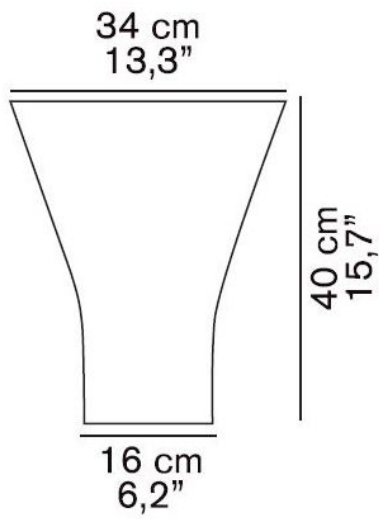

## Arezzo 227 replacement Glass white

### Omschrijving

The Oluce Arezzo 227 replacement Glass white is replacement glass for Arezzo 227.