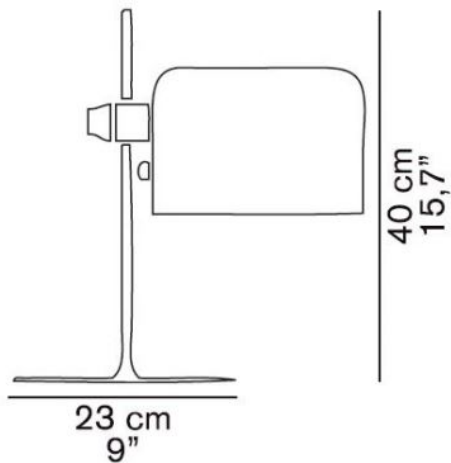

2202

Oluce

Coupé 2202 and 3321 replacement reflector

Technical details

Land van herkomst

 Italië

Fabrikant

Oluce

Omschrijving

The Oluce Coupé 2202 and 3321 replacement reflector is a exchange reflector for the Coupé 2202 and 3321. This reflector is available in black or white. When ordering, please specify the desired surface finish under the item Order Review in the field Order Comment.