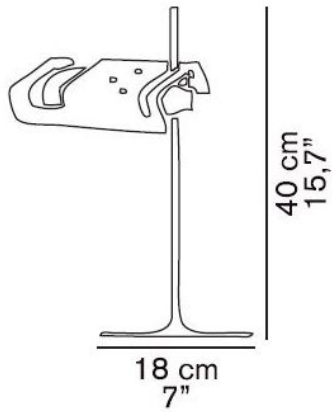

291

Oluce

**Replacement table lamp stem  
Coupé and Spider with cable**

**Technical details**

<b>Land van herkomst</b>	 Italië
<b>Fabrikant</b>	Oluce
<b>materiaal</b>	metaal
<b>oppervlak</b>	chrom

**Omschrijving**

This chrome-plated original spare stem with cable is suitable for the Oluce Coupé 2202 and the Oluce Spider 291. There is also a spare stem without cable.