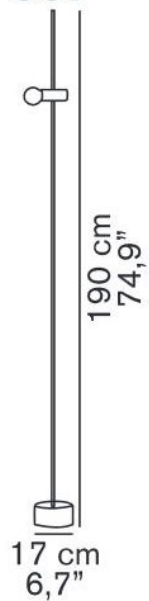

387

Oluce

Agnoli 387 Little Stem at reflector

Technical details

Land van herkomst

Fabrikant

Oluce

Omschrijving

The Oluce Agnoli 387 Little Stem at reflector is a spare part for Agnoli 387. This stem is integrated on the lamp's head and is used to adjust the head.