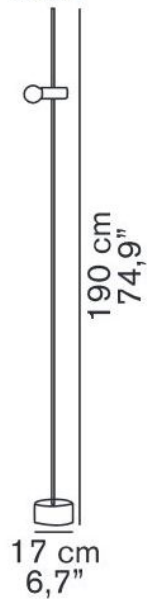

387

Oluce

Agnoli 387 replacement base

Technical details

Land van herkomst

 Italië

Fabrikant

Oluce

Omschrijving

The Oluce Agnoli 387 replacement base is a replacement base for Agnoli 387. This is only the lamp base.