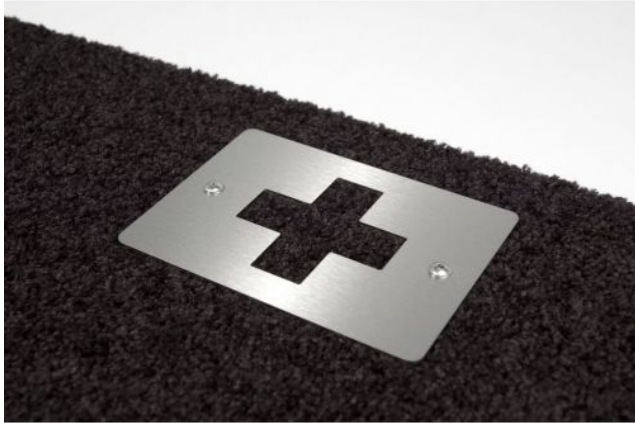

Keilbach

Schuhabstreifer Swiss

Version

- groot
- weinig

Technical details

Land van herkomst	Duitsland
Fabrikant	Keilbach
Ontwerper	Peter Keilbach
materiaal	polyamide, roestvrij staal
Dimensions	H 0,9 cm | B 42 cm | L 57 cm

Omschrijving

The stainless steel plate with the lasered out cross makes the Keilbach doormat Swiss a noble and functional eye-catcher. It consists of dense, UV-resistant polyamide fibres with a hard-wearing and non-slip PVC back and a high-quality stainless steel element. This stainless steel element has a material thickness of 2 mm.

The doormat Swiss is a beautiful and at the same time practical accessory for your entrance area and can absorb a lot of dirt and moisture. If required, it can be washed in the washing machine at 30° C - simply remove the stainless steel element.

This doormat is available in two sizes:

large
87 × 57 cm, 0.9 cm thick

small
57 × 42 cm, 0.9 cm thick