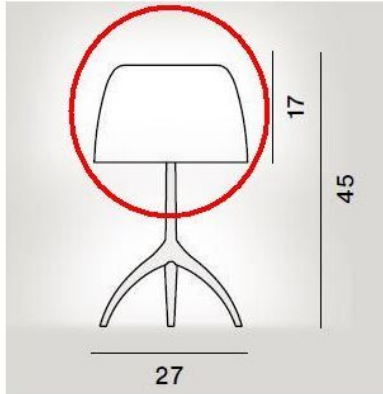

## Lumiere 05 Tavolo Grande - Replacement Glass E27 from Year 2022

### Technical details

Land van herkomst	 Italië
Fabrikant	Foscarini
materiaal	glas
Diameter in cm	27
Voet / fitting	E27
Dimensions	H 17 cm   Ø 27 cm

### Omschrijving

This Foscarini original spare part replaces the existing glass of the Foscarini Lumiere 05 Tavolo Grande **with E-27 Socket ( produced by Foscarini from the year 2022 and later )**. This replacement glass is 17 cm high and has a diameter of 27 cm. This replacement glass is available in white, warm white (bianco caldo) and red.