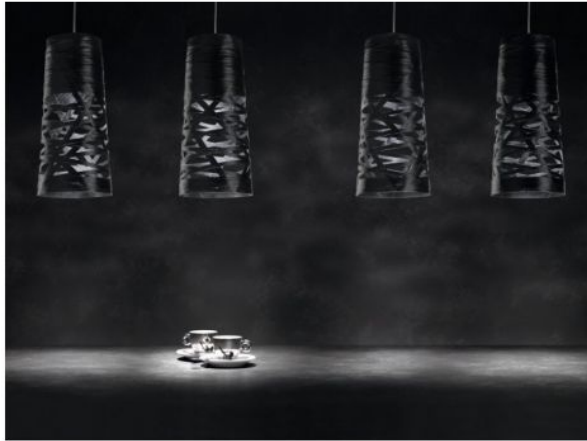

Foscarini

Tress Mini Sospensione

Farbe

- zwart
- wit
- greige grijs-beige

Technical details

Land van herkomst	 Italië
Fabrikant	Foscarini
Ontwerper	Marc Sadler
jaar	2009
Beschermingsklasse / IP-bescherming	IP20
Leveringsomvang	Leuchtmiddel/Bulb
Diameter in cm	20
materiaal	glas, metaal
kabellengte	320 cm
Hoogte-instelling	hoogte bepaalbaar
Voet / fitting	GU10
Vermogen (max. Watt)	75 Watt
Dimensions	H 43 cm Ø 20 cm

Omschrijving

The Foscarini Tress Mini Sospensione is the smallest pendant of this collection by Foscarini. It is characterized by a diffuse light radiation and emits the light on the underlying surface. Like all lamps in this series, the Tress Mini Sospensione lights are made from lacquered glass fiber fabric and give the room an individual touch thanks to the interesting light-shadow play. Available in the colours greige (grey-beige), white and black, the pendant light can also be combined well with one another.