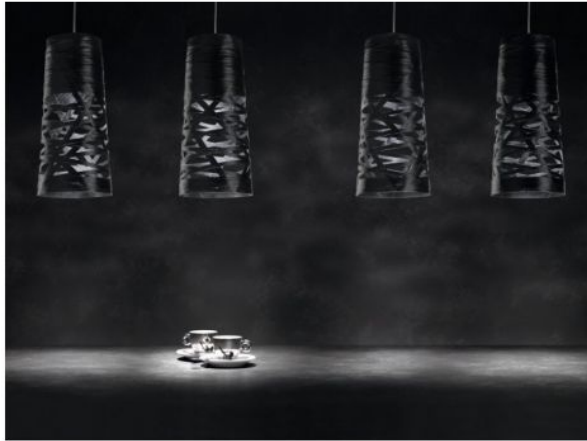

Foscarini

Tress Mini Sospensione

Farbe

- greige grijs-beige
- zwart
- wit

Technical details

Land van herkomst	 Italië
Fabrikant	Foscarini
Ontwerper	Marc Sadler
jaar	2009
Beschermingsklasse / IP-bescherming	IP20
Leveringsomvang	Leuchtmiddel/Bulb
Diameter in cm	20
materiaal	glas, metaal
kabellengte	320 cm
Hoogte-instelling	hoogte bepaalbaar
Voet / fitting	GU10
Vermogen (max. Watt)	75 Watt
Dimensions	H 43 cm Ø 20 cm

Omschrijving

The Foscarini Tress Mini Sospensione is the smallest pendant of this collection by Foscarini. It is characterized by a diffuse light radiation and emits the light on the underlying surface. Like all lamps in this series, the Tress Mini Sospensione lights are made from lacquered glass fiber fabric and give the room an individual touch thanks to the interesting light-shadow play. Available in the colours greige (grey-beige), white and black, the pendant light can also be combined well with one another.