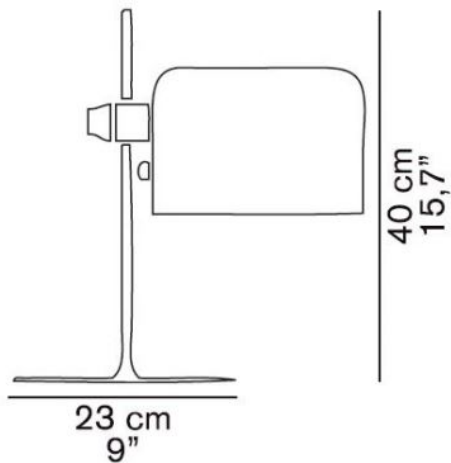

2202

Oluce

**Replacement table lamp stem
Coupé and Spider with cable**

Technical details

Land van herkomst	 Italië
Fabrikant	Oluce
materiaal	metaal
oppervlak	chrom

Omschrijving

This chrome-plated original spare stem with cable is suitable for the Oluce Coupé 2202 and the Oluce Spider 291. There is also a spare stem without cable.