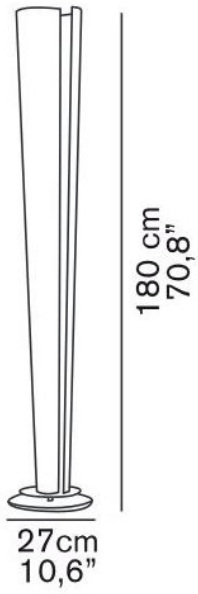

348

Oluce

Sher Replacement Dimmer transparent floor lamps

Technical details

Land van herkomst

 Italië

Fabrikant

Oluce

Omschrijving

The Oluce replacement dimmer transparent floor lamps is a replacement dimmer for Do with 339 and Sher 348.