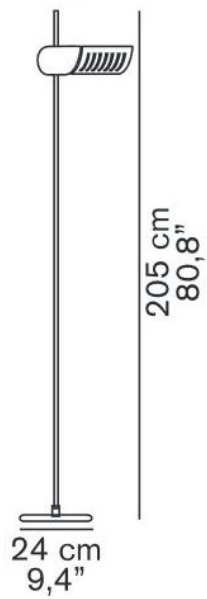

626

Oluce

Renal lateral

Technical details

Land van herkomst

Italië

Fabrikant

Oluce

Omschrijving

The Oluce Renal lateral is a renal cover of several lamps of Oluce. It can be used for Dim 333 as well as the Colombo 626, 885 and 761.