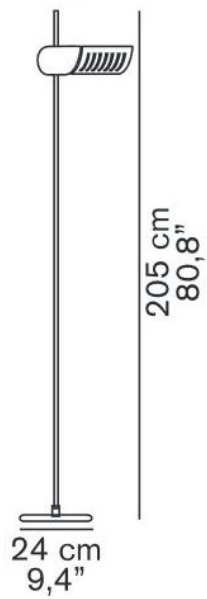

626

Oluce

Colombo Renal Reflector

Technical details

Land van herkomst

 Italië

Fabrikant

Oluce

Omschrijving

The Renal Reflector is a kidney-shaped reflector for some Oluce Lamps. It can be used for the Colombo 626, 885 and 761.