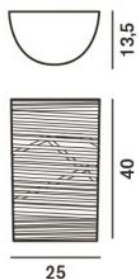

Foscarini

Tress Parete - Spare Protective Glass

Technical details

Land van herkomst	 Italië
Fabrikant	Foscarini

Omschrijving

The Foscarini Tress Parete replacement protective glass is an exchange glass inside the diffuser of your Tress Parete Grande and Piccola, your Folio Grande Parete or other Foscarini lights. This is not a diffuser, but only the protective glass for the illuminant.