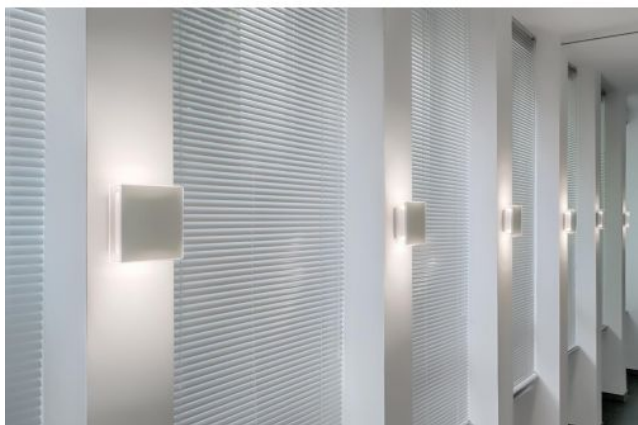

Serien Lighting

App

Farbtemperatur in Kelvin

- 2.700 extra warm wit
- 3.000 warm wit

Leuchtmittelabdeckung

- spiegel
- honingraat
- fluorescerende Green
- Opal
- grijs
- costilla
- Kristal van het ijs
- Pyramid

Technical details

Land van fabricage

fabrikant

Serien Lighting

ontwerper

Formfjord

bescherming

IP20

Omvang van de levering

LED

Diepte in cm

7

materiaal

acrylglas, aluminium, polycarbonaat

dimmen

dimbaar met fase- en fase-afsnijding en fase-regelingsdimmer

Wattage

16 W

Kleurweergave-index

>90

bulb vervangen:

ter plaatse zelf

verlichtingsbehuizing

aluminium

Dimensions

H 17 cm | B 17 cm

Omschrijving

The Serien Lighting App wall lamp has a reduced square shape. For the front surface, different versions are offered as illuminant cover: with ribbed surface, opal white, honeycomb, pyramid, grey, fluorescent green, ice crystal or mirrored surface. On request, the wall lamp is also available with an individual print on the front. The choice of front surface has no influence on the room light itself, as the front surface is opaque. Whether in a row, graphic or deliberately free arrangement - App is suitable for multifunctional use.

The light is emitted symmetrically upwards and downwards by the App wall lamp. Part of the light is also diffused to the side. The light source is an integrated LED, which is available with a colour temperature of 2,700 Kelvin extra warm white or 3,000 Kelvin warm white. The lamp can be dimmed on site with a trailing edge and / or leading edge phase dimmer. On request, the App wall light is also available as a DALI dimmable version. This requires a 5-wire mains cable.