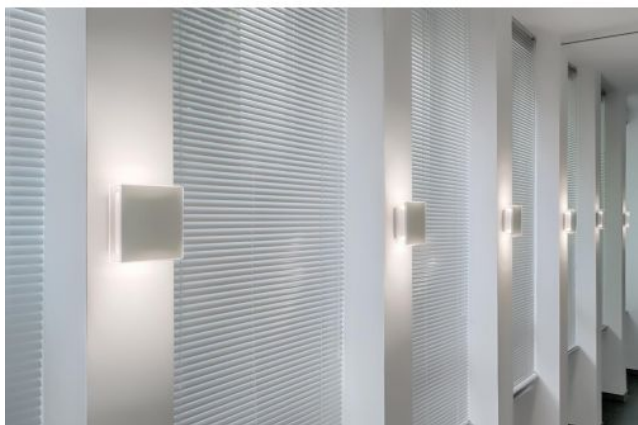

Serien Lighting

App

Farbtemperatur in Kelvin

- 2.700 extra warm wit
- 3.000 warm wit

Leuchtmittelabdeckung

- spiegel
- honingraat
- fluorescerende Green
- Opal
- grijs
- costilla
- Kristal van het ijs
- Pyramid

Omvang van de levering

LED

Diepte in cm

7

materiaal

acrylglas, aluminium, polycarbonaat

dimmen

dimbaar met fase- en fase-afsnijding en fase-regelingsdimmer

Dimensions

H 17 cm | B 17 cm

Omschrijving

The Serien Lighting App wall lamp has a reduced square shape. For the front surface, different versions are offered as illuminant cover: with ribbed surface, opal white, honeycomb, pyramid, grey, fluorescent green, ice crystal or mirrored surface. On request, the wall lamp is also available with an individual print on the front. The choice of front surface has no influence on the room light itself, as the front surface is opaque. Whether in a row, graphic or deliberately free arrangement - App is suitable for multifunctional use.

The light is emitted symmetrically upwards and downwards by the App wall lamp. Part of the light is also diffused to the side. The light source is an integrated LED, which is available with a colour temperature of 2,700 Kelvin extra warm white or 3,000 Kelvin warm white. The lamp can be dimmed on site with a trailing edge and / or leading edge phase dimmer. On request, the App wall light is also available as a DALI dimmable version. This requires a 5-wire mains cable.