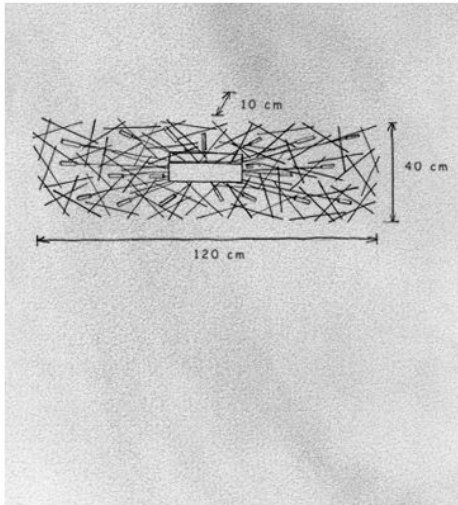

## Capito replacement glass

### Omschrijving

The Escale Capito replacement glass is a substitute for the glass of the Capito ceiling or wall light.