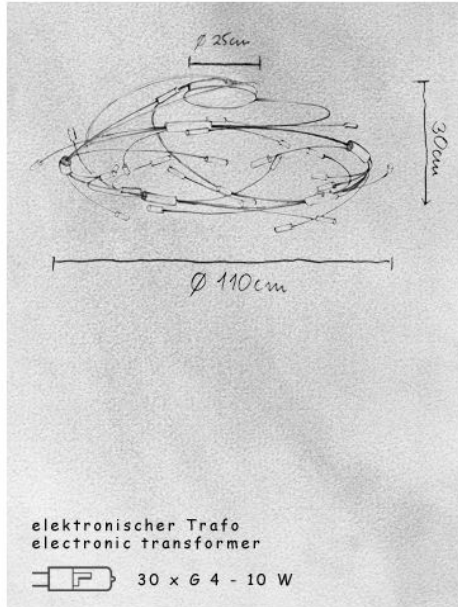

Escale

Spin replacement glass

Technical details

Land van herkomst

Fabrikant

Escale

Ontwerper

Mosru Mohiuddin

materiaal

glas

Omschrijving

The Escale Spin replacement glass is a substitute for the glass of the Spin ceiling, pendant, floor and wall lamps.