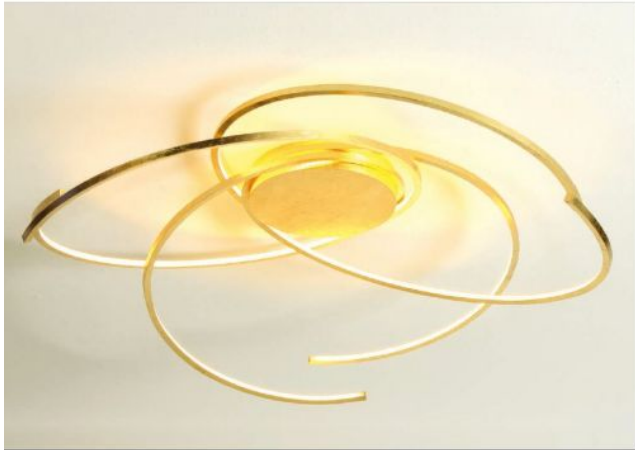

Escale

Space 80 cm

Oberfläche

- gepolijst aluminium
- Bladgoud
- zwart
- wit

Technical details

Land van herkomst	 Duitsland
Fabrikant	Escale
Ontwerper	Mosru Mohiuddin
jaar	2013
Beschermingsklasse / IP-bescherming	IP20
Leveringsomvang	LED
Diameter in cm	80
materiaal	aluminium
dimmen	dimbaar met fase- en fase-afsnijding en fase-regelingsdimmer
Wattage	30 W
LED	inclusief
Kleurweergave-index	90
Kleurtemperatuur in Kelvin	2.700 extra warm wit
bulb vervangen:	bij de fabrikant / fabriek
Totale lichtstroom in lm	4.200
Dimensions	H 20 cm Ø 80 cm

Omschrijving

The Escale Space 80 cm is the medium-sized ceiling light of this collection. The lamp has a diameter of 80 cm and a height of 20 cm. An LED with a colour temperature of 2,700 Kelvin extra warm white is used for lighting.

The Space 80 cm is a round lamp around which several struts spiral. These surfaces are offered: gold leaf, white, black or smoothed aluminum. Mosru Mohiuddin designed the lamp in the year 2013.

The ceiling lamp is dimmable on site with a trailing edge and / or leading edge phase dimmer. A Casambi module and a ZigBee module are on offer as accessories. With the Casambi module, the ceiling light can be regulated using the Casambi App by Smartphone or Tablet via Bluetooth. The ZigBee module enables the light to be operated via voice control.