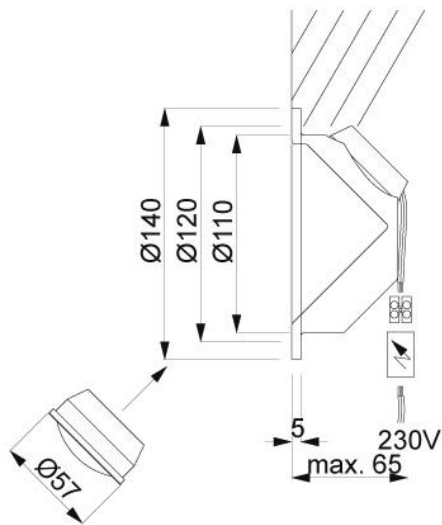

## Mimix Mounting Plate for Cavity Wall Installation M-BUS

### Omschrijving

The less'n'more Mimix Mounting Plate for Sunk Cavity Wall Installation M-BUS is an accessory for the Mimix Concrete Construction Spotlight M-BUS. With this mounting plate you can mount the wall light without a frame into the cavity wall.