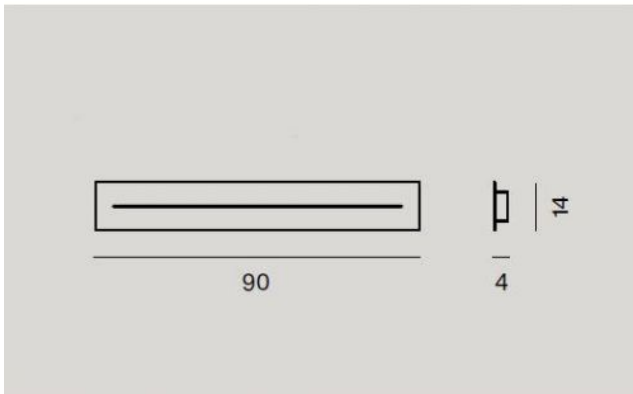

Foscarini

Elongated multi-canopy 90 cm

Technical details

Land van herkomst	 Italië
Fabrikant	Foscarini
oppervlak	wit
materiaal	metaal
Dimensions	H 4 cm B 14 cm L 90 cm

Omschrijving

The Foscarini elongated multi-canopy 90 cm is an elongated canopy, to which you can hang several lights. The surface of the canopy is white, it is made of painted metal. The canopy has a length of 90 cm, a width of 14 cm and a height of 4 cm. The multi-canopy is suitable for these light families: Aplomb, Caboche, Caiigo, Chouchin, Gregg, Havana, Maki, New Buds, Plass, Rituals, Tartan, Tite and Tress.