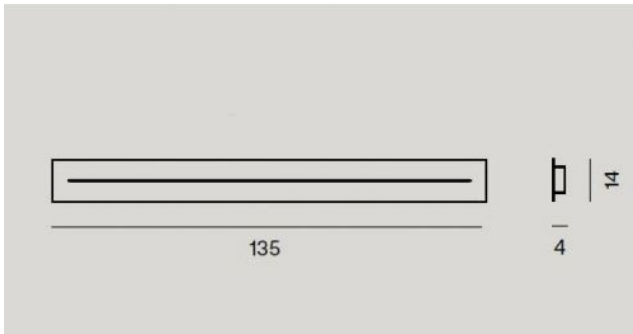

## Elongated multi-canopy 135 cm

### Technical details

<b>Land van herkomst</b>	 Italië
<b>Fabrikant</b>	Foscarini
<b>oppervlak</b>	wit
<b>materiaal</b>	metaal
<b>Dimensions</b>	H 4 cm   B 14 cm   L 135 cm

### Omschrijving

The Foscarini elongated multi-canopy 135 cm is an elongated canopy, to which you can hang several lights. The surface of the canopy is white, it is made of painted metal. The canopy has a length of 135 cm, a width of 14 cm and a height of 4 cm. The multi-canopy is suitable for these light families: Foscarini Aplomb, Caboche, Caiigo, Chouchin, Gregg, Havana, Maki, New Buds, Plass, Rituals, Tartan, Tite and Tress.