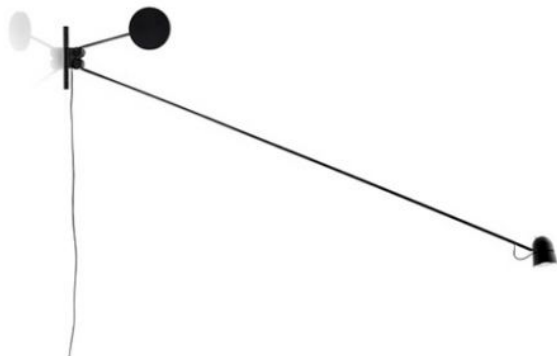

### Oberfläche

- zwart
- wit

### Technical details

<b>Land van herkomst</b>	 Italië
<b>Fabrikant</b>	Luceplan
<b>Ontwerper</b>	Daniel Rybakken
<b>jaar</b>	2012
<b>Kleur van de lamp</b>	zwart
<b>Beschermingsklasse / IP-bescherming</b>	IP20
<b>Leveringsomvang</b>	LED
<b>materiaal</b>	aluminium, staal
<b>dimmen</b>	de lampkop
<b>Wattage</b>	16 W
<b>LED</b>	inclusief
<b>Kleurweergave-index</b>	90
<b>Lichtstroom in lm</b>	598
<b>Kleurtemperatuur in Kelvin</b>	2.700 extra warm wit
<b>armlengte</b>	190 cm
<b>lampkop massa</b>	9 cm
<b>Dimensions</b>	L 192 cm

### Omschrijving

The Luceplan Counterbalance is a black wall lamp, which can be aligned in the room at will cause of its swiveling light arm. The counterweight balances the movements of the long arm with help of gear wheels and guarantees the stability of the lamp head. The lamp head is made out of lacquered aluminum, the body is made of matt lacquered steel. Different brightness levels can be set with the dimmer on the lamp head. Daniel Rybakken designed the wall light in the year 2012. Apart from this light, also a spotlight as well as a floor lamp are on offer from this series.