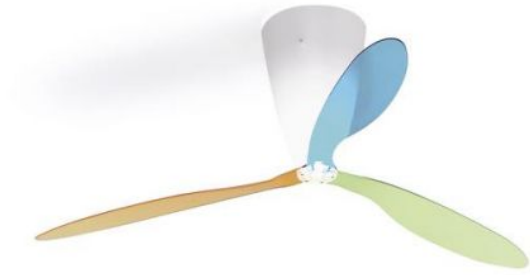

Luceplan

Blow

Oberfläche

- Multicolour (blauw, groen, oranje)
- doorzichtig
- transparant met zeefdruk

Technical details

Land van herkomst	 Italië
Fabrikant	Luceplan
Ontwerper	Ferdi Giardini
jaar	1997
Beschermingsklasse / IP-bescherming	IP20
Leveringsomvang	Leuchtmiddel/Bulb
Diameter in cm	140
materiaal	methacrylaat, polycarbonaat
dimmen	dimbaar via optionele netwerk afstandsbediening
Voet / fitting	E27
Vermogen (max. Watt)	105 Watt
lichtverdeling	licht in de kamer
Dimensions	H 40 cm Ø 140 cm

Omschrijving

The Luceplan Blow is a lighted ceiling fan. The ceiling fan can also be regulated with an optional remote control in light intensity and speed. It can also be regulated by the customer using a push-dimming system, for which a 5-core mains supply cable is required. There are available different rotors: in transparent, colour mix (blue, orange and green) or in transparent screenprinted. A switch for reversing the movement of rotors is also installed in the ceiling lamp. The design was developed by Ferdi Giardini in 1997.