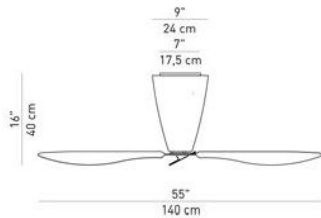

Luceplan

Blow spare rotors

Oberfläche

- Multicolour (blauw, groen, oranje)
- oranje
- doorzichtig
- transparant met zeefdruk

Technical details

Land van herkomst

Fabrikant

Luceplan

materiaal

methacrylaat

Diameter in cm

140

Wattage

5,4 W

Dimensions

Ø 140 cm

Omschrijving

The Luceplan Blow spare rotors are a spare part for the ceiling light Blow. The rotors are available in the following surfaces: transparent, transparent screenprinted, orange and colour mix (blue, green, orange). It contained three rotors in one set. They serve as a spare part for the Blow lamps or as a replacement element to give an existing lamp a new colour accent.