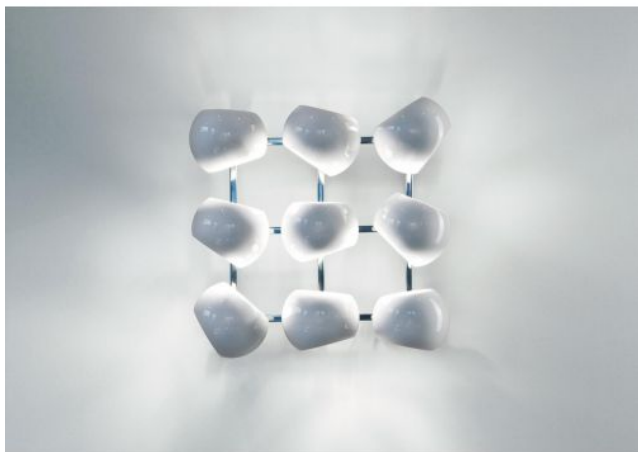

Licht im Raum

White Moons 3x3

Technical details

Land van herkomst	 Duitsland
Fabrikant	Licht im Raum
Ontwerper	Daniel Klages
jaar	2016
Beschermingsklasse / IP-bescherming	IP20
Leveringsomvang	LED 230 Volt
Diepte in cm	21
materiaal	porselein, roestvrij staal
dimmen	dimbaar op locatie
Voet / fitting	E14
LED	inclusief
Schaduw diameter	16 cm
bulb vervangen:	ter plaatse zelf
prestaties van het systeem	9 x 4,5 Watt
Dimensions	B 54 cm L 54 cm

Omschrijving

The Licht im Raum White Moons 3x3 wall light is equipped with a total of nine lamp shades, which emit light in different directions. This creates a special game of light reflections. Daniel Klages created the lighting series in 2016. But the White Moon 3x3 won the Awards "Innovation Prize for Architecture and Engineering 2016" and the "Muuuz International Award (MIAW 2016)" and was nominated for the "German Design Award 2017" and the "Manufaktur product of the year 2016". In addition to this version, the wall lamp is offered in other sizes. This lamp is supplied with a polished stainless steel wall bracket. On request, the lamp is also available with a brass wall bracket.