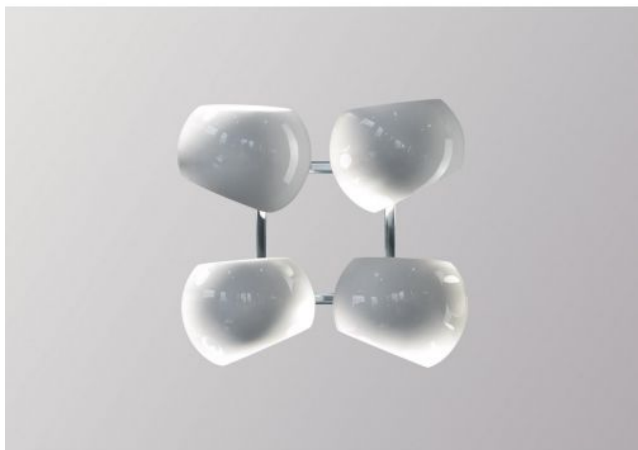

Licht im Raum

White Moons 2x2

Technical details

Land van herkomst	 Duitsland
Fabrikant	Licht im Raum
Ontwerper	Daniel Klages
jaar	2016
Beschermingsklasse / IP-bescherming	IP20
Leveringsomvang	LED 230 Volt
Diepte in cm	21
materiaal	porselein, roestvrij staal
dimmen	dimbaar op locatie
Voet / fitting	E14
LED	inclusief
Schaduw diameter	16 cm
bulb vervangen:	ter plaatse zelf
prestaties van het systeem	4 x 4,5 Watt
Dimensions	B 35 cm L 35 cm

Omschrijving

The Licht im Raum White Moons 2x2 wall lamp has four shades which can be oriented differently. In this way they can emit light in different directions and create an interesting game of light reflections. The lamp series already won several design awards and also includes other wall and pendant lamps. It was designed 2016 by Daniel Klages. This lamp is supplied with a polished stainless steel wall bracket. On request, the lamp is also available with a brass wall bracket.