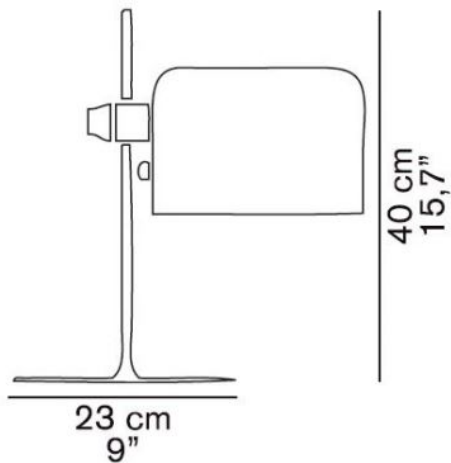

2202

Oluce

Replacement lamp base for Coupe 2202 or Spider 3319

Oberfläche

- zwart
- wit

Technical details

Land van herkomst

 Italië

Fabrikant

Oluce

Omschrijving

The Oluce replacement lamp base for Coupé 2202 and Spider 3319 is a replacement lamp base for Coupé 2202 or Spider 3319. It is on offer in the surfaces black and white.