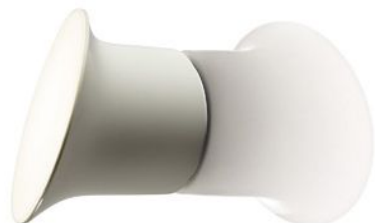

Luceplan

Ecran In&Out

Technical details

Land van herkomst	 Italië
Fabrikant	Luceplan
Ontwerper	Inga Sempé
jaar	2011
Beschermingsklasse / IP-bescherming	IP65
Leveringsomvang	LED
Diepte in cm	15
Diameter in cm	19
materiaal	polycarbonaat
Wattage	8 W
LED	inclusief
Kleurweergave-index	80
Lichtstroom in lm	186
Kleurtemperatuur in Kelvin	3.000 warm wit
lichtverdeling	licht in de kamer
Dimensions	Ø 19 cm

Omschrijving

The Luceplan Ecran In&Out is a wall lamp that is suitable for indoor as well as outdoor use. With protection class IP65, it is dust-proof and protected against water jets. The white body is made out of aluminum, the shade made out of white glass. The LED lamp creates glare-free room light cause of the slightly elliptical shape. Inga Sempé created the light in the year 2011.