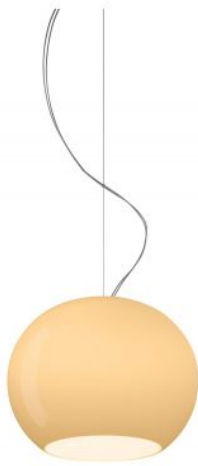

## Buds Sospensione 3

### Diffusorfarbe

- groen
- warm wit

### Technical details

<b>Land van herkomst</b>	 Italië
<b>Fabrikant</b>	Foscarini
<b>Ontwerper</b>	Rodolfo Dordoni
<b>jaar</b>	2016
<b>Beschermingsklasse / IP-bescherming</b>	IP20
<b>Leveringsomvang</b>	LED 230 Volt
<b>Diameter in cm</b>	30
<b>materiaal</b>	glas
<b>kabellengte</b>	340 cm
<b>Hoogte-instelling</b>	hoogte bepaalbaar
<b>dimmen</b>	dimbaar op locatie met faseafsnijding dimmer
<b>Voet / fitting</b>	E27
<b>Vermogen (max. Watt)</b>	21 Watt
<b>LED (vervangbaar)</b>	ja
<b>Kleurweergave-index</b>	>80
<b>Lichtstroom in lm</b>	2.500
<b>Kleurtemperatuur in Kelvin</b>	2.700 extra warm wit
<b>luifel Dimensions</b>	16 cm
<b>lichtverdeling</b>	licht in de kamer
<b>Dimensions</b>	H 23 cm   Ø 30 cm

### Omschrijving

The Foscarini Buds Sospensione 3 has an oval diffuser with a diameter of 30 cm. This is the smallest pendant lamp of the series and has included an exchangeable LED retrofit lamp with a power of 21 watts. The diffuser is made of hand blown glass, available in more colours. The warm white version appears white when switched off, while a different, darker look is obtained when it is switched on. The light is emitted both in the room and directly downwards. The cable with a length of 340 cm can be shortened if necessary. On request a pendant light with a longer cable is offered.