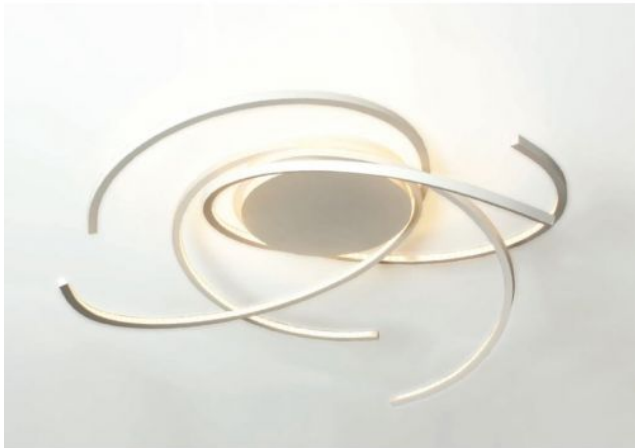

Escale

Space 100 cm

Oberfläche

- aluminium
- zwart
- goud
- wit

Technical details

Land van herkomst	 Duitsland
Fabrikant	Escale
Ontwerper	Mosru Mohiuddin
jaar	2013
Beschermingsklasse / IP-bescherming	IP20
Leveringsomvang	LED
Diameter in cm	100
materiaal	aluminium
dimmen	dimbaar met fase- en fase-afsnijding en fase-regelingsdimmer
Wattage	36 W
LED	inclusief
Kleurweergave-index	90
Kleurtemperatuur in Kelvin	2.700 extra warm wit
bulb vervangen:	bij de fabrikant / fabriek
Totale lichtstroom in lm	5.000
Dimensions	H 24 cm Ø 100 cm

Omschrijving

The Escale Space 100 is the largest ceiling light in this series. It has a diameter of 100 cm at a height of 24 cm. An LED with a colour temperature of 2700 Kelvin extra warm white serves as a light source.

The Space 100 ceiling light is offered in the surfaces aluminum smoothed, gold leaf, white and black. The lamp was designed by Mosru Mohiuddin in 2013.

This ceiling lamp can be dimmed on site with a trailing edge and / or leading edge phase dimmer. A Casambi module and a ZigBee module are offered as accessories. With the Casambi module, the ceiling light can be regulated with the Casambi App by smartphone or tablet via Bluetooth. The ZigBee module enables control of the light via voice control.