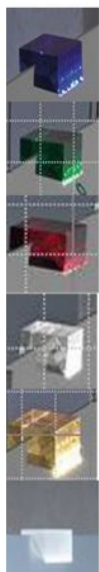

Escale CL2 replacement glass cubes

Ersatz-Glaswürfel

colours
Farben

blue
blau

green
grün

red
rot

transparent
transparent

yellow
gelb

white
weiß

Escale

CL2 replacement glass cube

Farbe

- transparant
- wit
- groen
- blauw
- rood
- geel

Technical details

Land van herkomst	 Duitsland
Fabrikant	Escale
materiaal	glas

Omschrijving

The Escale CL2 spare glass cubes are spare parts for the CL2 pendant lamp. There are replacement glass cubes in the following colours: transparent, yellow, red, blue, green and white (matt).

The glass cubes can be used not only as spare parts, but also to spice up a lamp with its own colour combinations of the cubes.