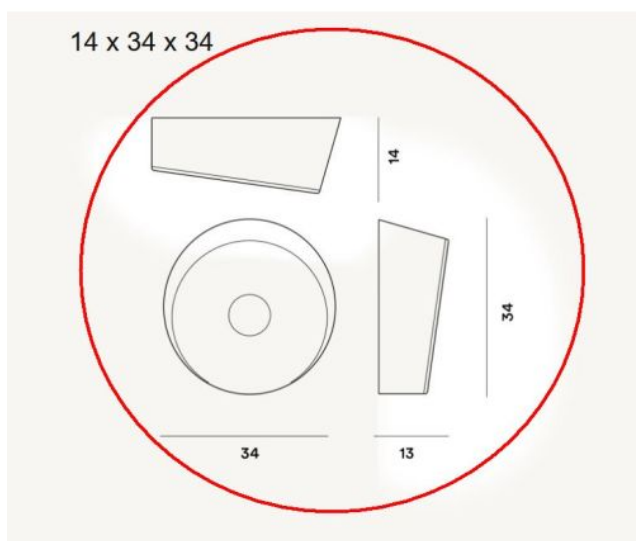

Foscarini

Lumiere XXL Soffitto Parete Replacement Glass

Oberfläche

- grijs
- wit

Technical details

Land van herkomst	 Italië
Fabrikant	Foscarini
Ontwerper	Rodolfo Dordoni
materiaal	glas
Diameter in cm	34
Dimensions	H 13 cm Ø 34 cm

Omschrijving

The Foscarini Lumiere XXL Soffitto Parete replacement glass has a diameter of 34 cm and a height of 13 cm. The mouth-blown, glossy glass is suitable for the Lumiere XXL wall and ceiling lamp with G9 sockets. This Replacement Glass is available in grey and white.