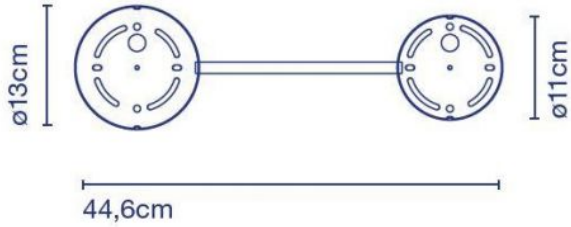

Marset

Accessories C2 Ginger

Technical details

Land van herkomst	 Spanje
Fabrikant	Marset
Ontwerper	Joan Gaspar
oppervlak	zwart
materiaal	metaal
Dimensions	L 45 cm

Omschrijving

The Marset accessory C2 Ginger is used to connect a lamp Ginger 32 C and a lamp Ginger 42 C to each other and to connect them together to a power supply. The wall lamp accessories are made of painted metal. In addition to these accessories, a version is also available to connect a Ginger 32 C, 42 C and 60 C lamp to a single power connection.