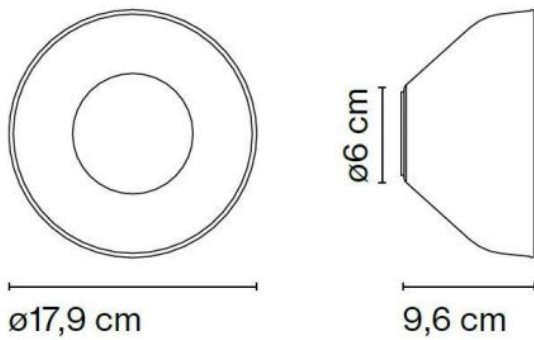

Marset

Aura replacement glass

Oberfläche

- koperen
- opal
- rookkleurig
- doorzichtig

Technical details

Land van herkomst	 Spanje
Fabrikant	Marset
Ontwerper	Joan Gaspar
materiaal	glas
Diepte in cm	10
Diameter in cm	18
Dimensions	Ø 18 cm

Omschrijving

The Marset Aura replacement glass is made of mouth-blown glass. It is available in transparent, smoked glass, copper and opal finishes. The replacement glass has a diameter of 17.9 cm and a depth of 9.6 cm. This is a spare part for the Aura wall lamp from Marset.