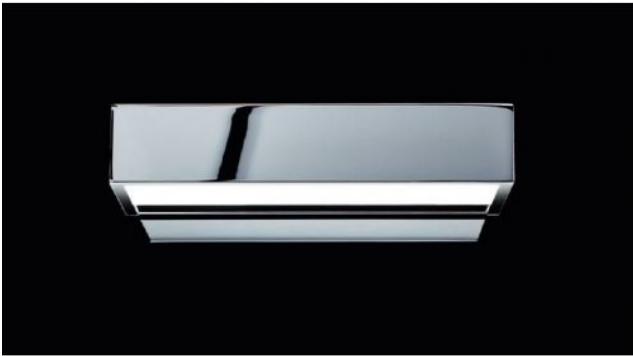

Decor Walther

Box 25

Oberfläche

- chroom
- nikkel
- rose

Technical details

Land van herkomst	 Duitsland
Fabrikant	Decor Walther
Ontwerper	Maiken Walther
Beschermingsklasse / IP-bescherming	IP44
Leveringsomvang	Leuchtmiddel/Bulb
Diepte in cm	10
materiaal	glas, metaal
dimmen	dimbaar op locatie
Voet / fitting	R7s
Vermogen (max. Watt)	100 Watt
Dimensions	H 5 cm L 25 cm

Omschrijving

The Decor Walther Box 25 wall lamp emits light simultaneously upwards and downwards. A diffuser made of white matt glass glare control the light in both directions and scatters it evenly. This wall lamp is 25 cm long, 5 cm high and 10 cm deep. With protection class IP44, this lamp is also suitable for the bathroom. It is available in chrome. A R7s halogen lamp with a maximum output of 100 watts can be used as the light source. The Box 25 is also offered with an integrated LED (Box 25 N LED).