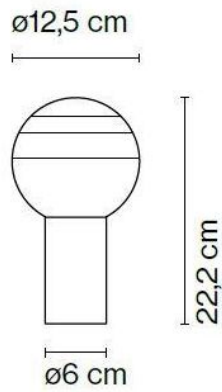

Dipping Light

Technical details

Land van herkomst	 Spanje
Fabrikant	Marset
Ontwerper	Jordi Canudas
materiaal	glas
Diameter in cm	13
Dimensions	Ø 13 cm

Marset

Dipping Light replacement glass

Oberfläche

- barnsteen
- blauw
- groen
- roze
- wit

Omschrijving

The Marset Dipping Light replacement glass is made of mouth-blown glass. It is available in off white, blue, green, amber and pink. The replacement glass has a diameter of 12.5 cm and has several layers of colour in each version. This is a spare part for the Dipping Light table lamp from Marset.