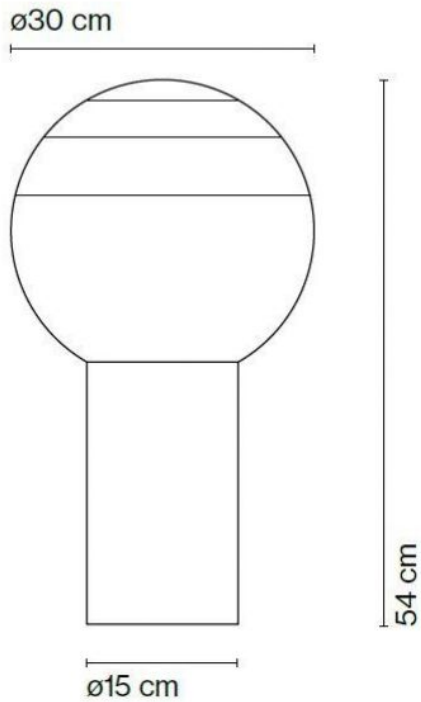

Dipping Light M

Technical details

Land van herkomst	 Spanje
Fabrikant	Marset
Ontwerper	Jordi Canudas
materiaal	glas
Diameter in cm	30
Dimensions	Ø 30 cm

Marset

Dipping Light M replacement glass

Oberfläche

- barnsteen
- blauw
- groen
- roze
- wit

Omschrijving

The Marset Dipping Light M replacement glass is a spare part for the Dipping Light M table lamp. This spare glass has a diameter of 30 cm and is available in blue, off white, amber, green and pink. Each version has several layers of colour. The Dipping Light M replacement glass is made of mouth-blown glass.