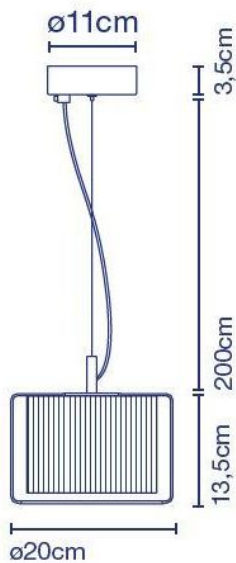

Mercer 20

Marset

Mercer Susp 20 replacement glass

Technical details

Land van herkomst	 Spanje
Fabrikant	Marset
Ontwerper	Joan Gaspar
Ontwerper 2	Javier M. Borrás
materiaal	glas
diffuser kleur	transparant
Diameter in cm	20
Dimensions	H 14 cm Ø 20 cm

Omschrijving

The Marset Mercer Susp 20 replacement glass has the shape of a glass cylinder with a diameter of 20 cm. The spare glass is made of transparent mouth-blown glass. This is a spare part for the Mercer 20 pendant lamp from Marset.