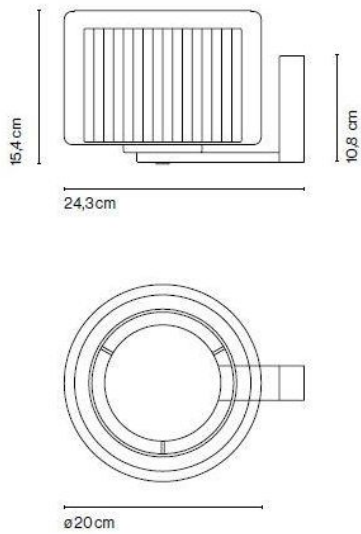

### Technical details

<b>Land van herkomst</b>	 Spanje
<b>Fabrikant</b>	Marset
<b>Ontwerper</b>	Joan Gaspar
<b>Ontwerper 2</b>	Javier M. Borrás
<b>materiaal</b>	glas
<b>oppervlak</b>	doorzichtig
<b>Diameter in cm</b>	20
<b>Dimensions</b>	H 16 cm   Ø 20 cm

### Omschrijving

The Marset Mercer A replacement glass is a spare part for the Mercer A wall lamp. It has a diameter of 20 cm. This replacement glass has the shape of a cylinder and is made of mouth-blown transparent glass.