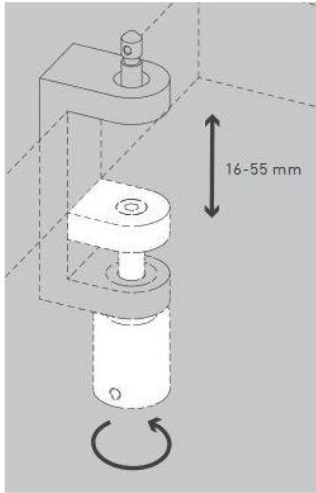

## Job table clamp

### Technical details

<b>Land van herkomst</b>	 Duitsland
<b>Fabrikant</b>	Serien Lighting
<b>Dimensions</b>	H 2 cm

### Omschrijving

The Serien Lighting Job table clamp is an accessory for the desk lamp Job. This table clamp can be used to convert a table lamp with a base or furniture adapter into a clamp lamp. The clamp is also suitable as a spare part for a clamp light. It can be used for tables between 1.6 cm and 5.5 cm thickness.